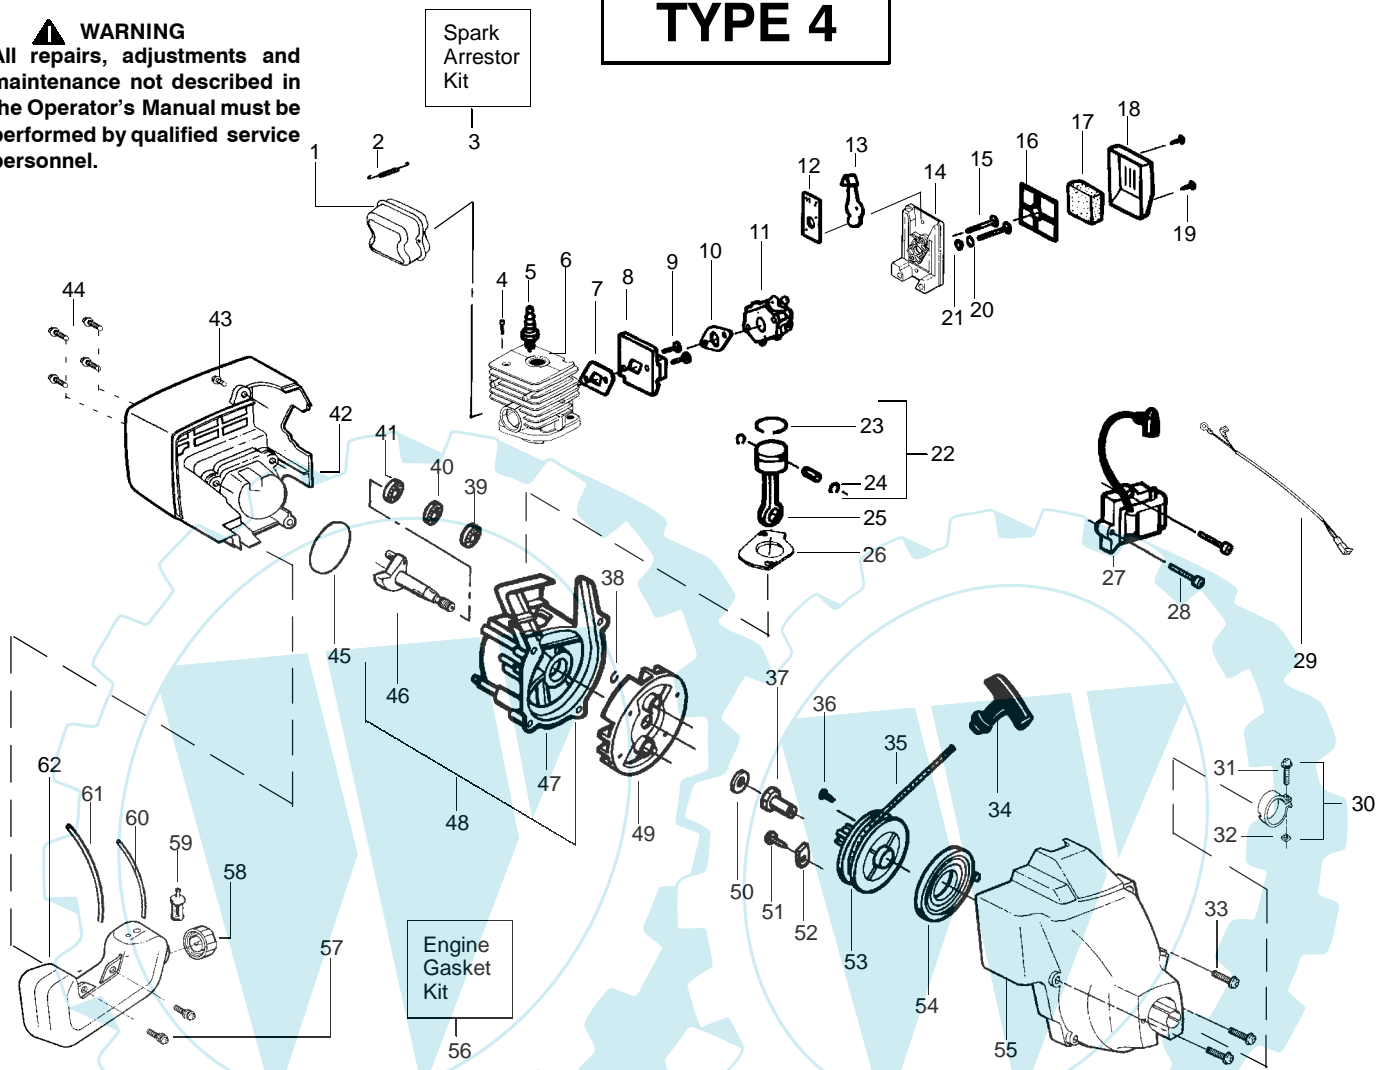

PARTS LIST NO. 530087915		McCULLOCH. PARTS LIST	MODEL(s) TRIMMAC 210	
DATE 3/19/03	Replaces 530087915 - 11/22/02		NOTE: Illustration may differ from actual model due to design changes	PAGE NO. 6

TYPE 4

⚠ WARNING
All repairs, adjustments and maintenance not described in the Operator's Manual must be performed by qualified service personnel.

Ref.	Part No.	Description	Ref.	Part No.	Description	Ref.	Part No.	Description
1.	530069660	Kit - Muffler (incl. 2)	23.	530055120	Ring-Piston	45.	530071363	O-Ring-C'case (kit)
2.	530042088	Spring-Muffler	24.	530015162	Retainer-Piston Pin	46.	530054753	Assy-Crankshaft
3.	530069380	Kit-Spark Arrestor	25.	530069945	Assy-Connecting Rod	47.	530071627	Kit-Crankcase (Incl. 39-41)
4.	530015953	Screw-Cylinder	26.	530071363	Gasket-Cylinder (kit)	48.	530071624	Assy-C'case & C'shaft (Incl. 38,46,47)
5.	Champion	Spark Plug (RCJ 6Y)	27.	530039163	Module-Ignition	49.	530069886	Assy-Flywheel
6.	530012416	Cylinder	28.	530016357	Screw	50.	530015828	Washer-Flat
7.	530071363	Gasket-Cyl/Carb.(kit)	29.	530049018	Assy-Switch Wire	51.	530015775	Screw
8.	530057634	Adaptor-Carb.	30.	530056365	Assy-Nose Cone Clamp (Incls. 31 & 32)	52.	530027523	Retainer
9.	530016014	Screw	31.	530016381	Screw-Nose Cone	53.	530069400	Kit-Starter Pulley (Incl. 36)
10.	530071363	Gasket-Carb.(kit)	32.	530016382	Nut-Nose Cone	54.	530042085	Spring-Starter
11.	530071630	Kit - Carburetor Ass'y (C1U-W7D)	33.	530015810	Screw	55.	530071677	Assy-Fan Hsg.
12.	530038747	Plate-Choke Mounting	34.	530027569	Handle-Starter	56.	530071363	Kit-Engine Gasket (Incl. 7,10,26,45)
13.	530038686	Shutter-Choke	35.	530069232	Kit - Rope	57.	530016379	Retainer-Fuel Tank
14.	530052431	Box-Air	36.	530016080	Screw	58.	530014347	Assy-Fuel Cap w/ret.
15.	530016393	Screw	37.	530038604	Coupling-Drive	59.	530095646	Assy-Fuel Pickup
16.	530036569	Plate - Filter Support	38.	530015941	Retain. Ring-C'shaft	60.	530069247	Kit-Fuel Line (Small)
17.	530036575	Foam-Air Filter	39.	530055728	Bearing-Outer	61.	530069216	Kit-Fuel Line (Large)
18.	530036568	Cover-Air Filter	40.	530071615	Kit-C'case Seal	62.	530049296	Assy-Fuel Tank (Incl. cap, fuel line, filter)
19.	530016349	Screw	41.	530032125	Bearing-Inner			
20.	530015852	Spacer-Choke	42.	530057026	Shroud-Rear			
21.	530015254	Washer	43.	530015934	Screw			
22.	530071357	Kit - Piston (Incl. 23, 24 & Pin)	44.	530015810	Screw			

✓ = NEW PART NUMBER FOR THIS IPL   ★ = REFER TO THE SERVICE REFERENCE INDICATED FOR MORE INFORMATION. (LOCATED AT END OF IPL)