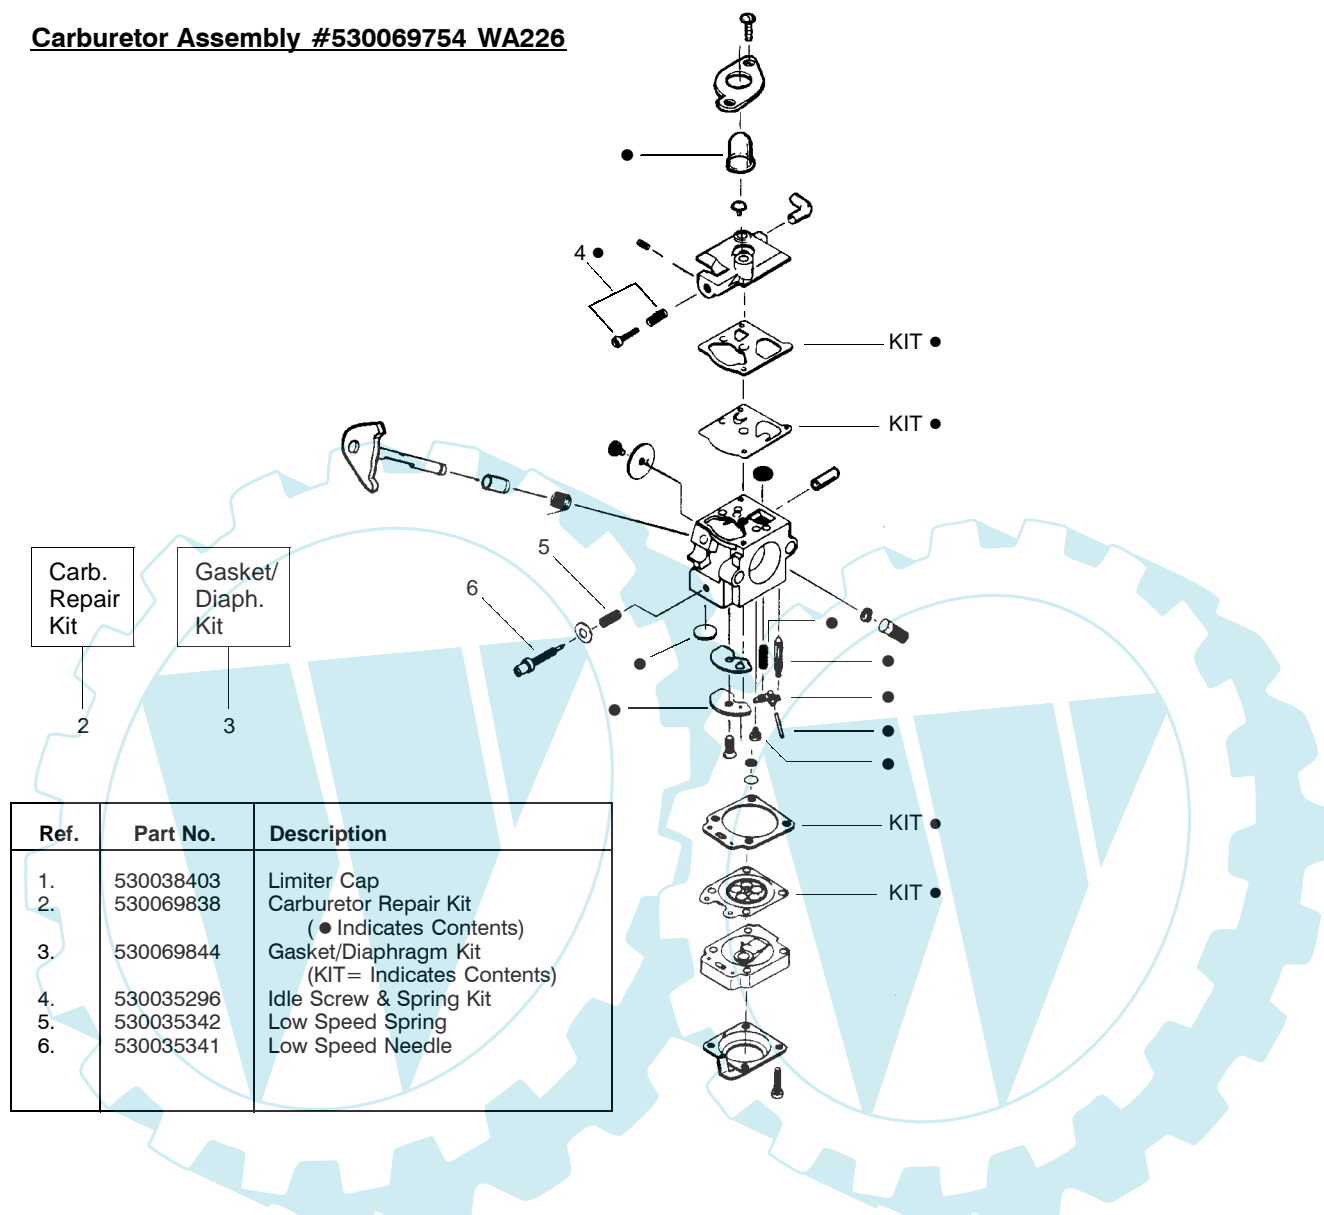

PARTS LIST NO. 530087915		McCULLOCH. PARTS LIST	MODEL(s) TRIMMAC 210	
DATE 3/19/03	Replaces 530087915 - 11/22/02		Note: Illustration may differ from actual model due to design changes	PAGE NO. 7

Carburetor Assembly #530069754 WA226

Ref.	Part No.	Description
1.	530038403	Limiter Cap
2.	530069838	Carburetor Repair Kit (● Indicates Contents)
3.	530069844	Gasket/Diaphragm Kit (KIT= Indicates Contents)
4.	530035296	Idle Screw & Spring Kit
5.	530035342	Low Speed Spring
6.	530035341	Low Speed Needle

Kit - Carburetor Assembly No. 530071630 - C1U-W7D

Note: No Repair kits are available for this carburetor, please order the complete assembly part number 530-071630 (C1U-W7D)

✓ = NEW PART NUMBER FOR THIS IPL   ★ = REFER TO THE SERVICE REFERENCE INDICATED FOR MORE INFORMATION. (LOCATED AT END OF IPL)
● = THESE PARTS ARE ILLUSTRATED FOR CLARITY. ORDER COMPLETE ASSEMBLY.