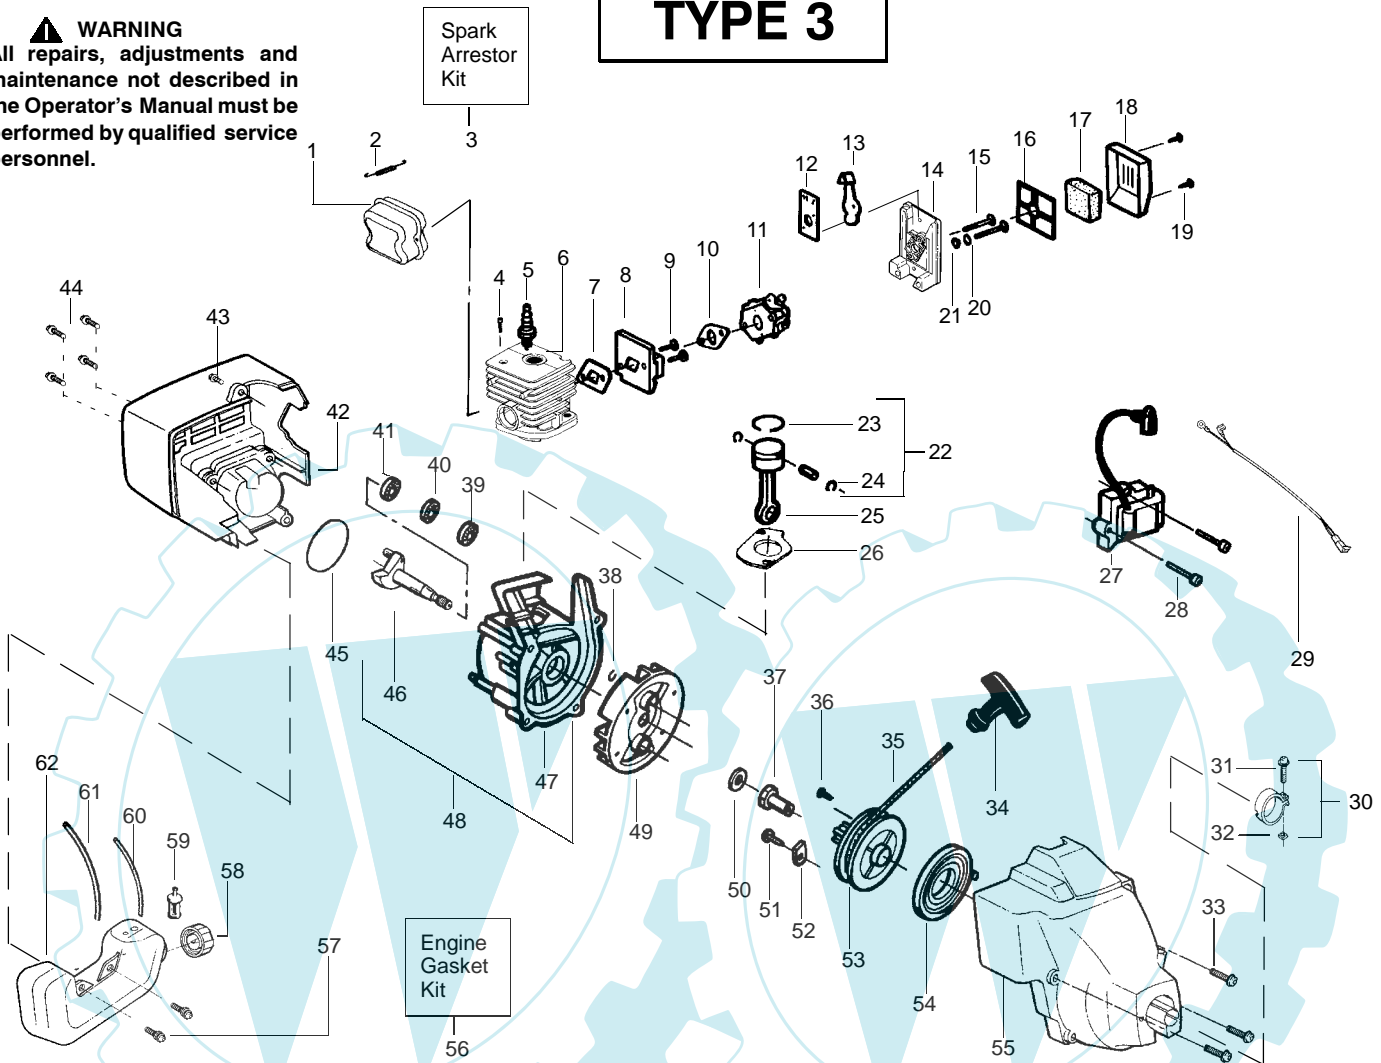

PARTS LIST NO. 530087915		McCULLOCH. PARTS LIST	MODEL(s) TRIMMAC 210	
DATE 3/19/03	Replaces 530087915 - 11/22/02		Note: Illustration may differ from actual model due to design changes	PAGE NO. 5

TYPE 3

⚠ WARNING
All repairs, adjustments and maintenance not described in the Operator's Manual must be performed by qualified service personnel.

Ref.	Part No.	Description	Ref.	Part No.	Description	Ref.	Part No.	Description
1.	530069660	Kit - Muffler (incl. 2)	23.	530055120	Ring-Piston	45.	530071363	O-Ring-C'case (kit)
2.	530042088	Spring-Muffler	24.	530015162	Retainer-Piston Pin	46.	530054753	Assy-Crankshaft
3.	530069380	Kit-Spark Arrestor	25.	530069945	Assy-Connecting Rod	47.	530071627	Kit-Crankcase (Incl. 39-41)
4.	530015953	Screw-Cylinder	26.	530071363	Gasket-Cylinder (kit)	48.	530071624	Assy-C'case & C'shaft (Incl. 38,46,47)
5.	Champion	Spark Plug (RCJ 6Y)	27.	530039163	Module-Ignition	49.	530069886	Assy-Flywheel
6.	530012416	Cylinder	28.	530016357	Screw	50.	530015828	Washer-Flat
7.	530071363	Gasket-Cyl/Carb.(kit)	29.	530049018	Assy-Switch Wire	51.	530015775	Screw
8.	530056403	Adaptor-Carb.	30.	530056365	Assy-Nose Cone Clamp (Incls. 31 & 32)	52.	530027523	Retainer
9.	530016014	Screw	31.	530016381	Screw-Nose Cone	53.	530069400	Kit-Starter Pulley (Incl. 36)
10.	530071363	Gasket-Carb.(kit)	32.	530016382	Nut-Nose Cone	54.	530042085	Spring-Starter
11.	530071630	Kit - Carburetor Ass'y (C1U-W7D)	33.	530015810	Screw	55.	530071677	Assy-Fan Hsg.
12.	530038747	Plate-Choke Mounting	34.	530027569	Handle-Starter	56.	530071363	Kit-Engine Gasket (Incl. 7,10,26,45)
13.	530038686	Shutter-Choke	35.	530069232	Kit - Rope			
14.	530052431	Box-Air	36.	530016080	Screw			
15.	530016353	Screw	37.	530038604	Coupling-Drive			
16.	530036569	Plate - Filter Support	38.	530015941	Retain. Ring-C'shaft			
17.	530036575	Foam-Air Filter	39.	530055728	Bearing-Outer	57.	530016379	Retainer-Fuel Tank
18.	530036568	Cover-Air Filter	40.	530071615	Kit-C'case Seal	58.	530014347	Assy-Fuel Cap w/ret.
19.	530016349	Screw	41.	530032125	Bearing-Inner	59.	530095646	Assy-Fuel Pickup
20.	530015852	Spacer-Choke	42.	530057026	Shroud-Rear	60.	530069247	Kit-Fuel Line (Small)
21.	530015254	Washer	43.	530015934	Screw	61.	530069216	Kit-Fuel Line (Large)
22.	530071357	Kit - Piston (Incl. 23, 24 & Pin)	44.	530015810	Screw	62.	530049296	Assy-Fuel Tank (Incl. cap, fuel line, filter)

↖ = NEW PART NUMBER FOR THIS IPL   * = REFER TO THE SERVICE REFERENCE INDICATED FOR MORE INFORMATION. (LOCATED AT END OF IPL)