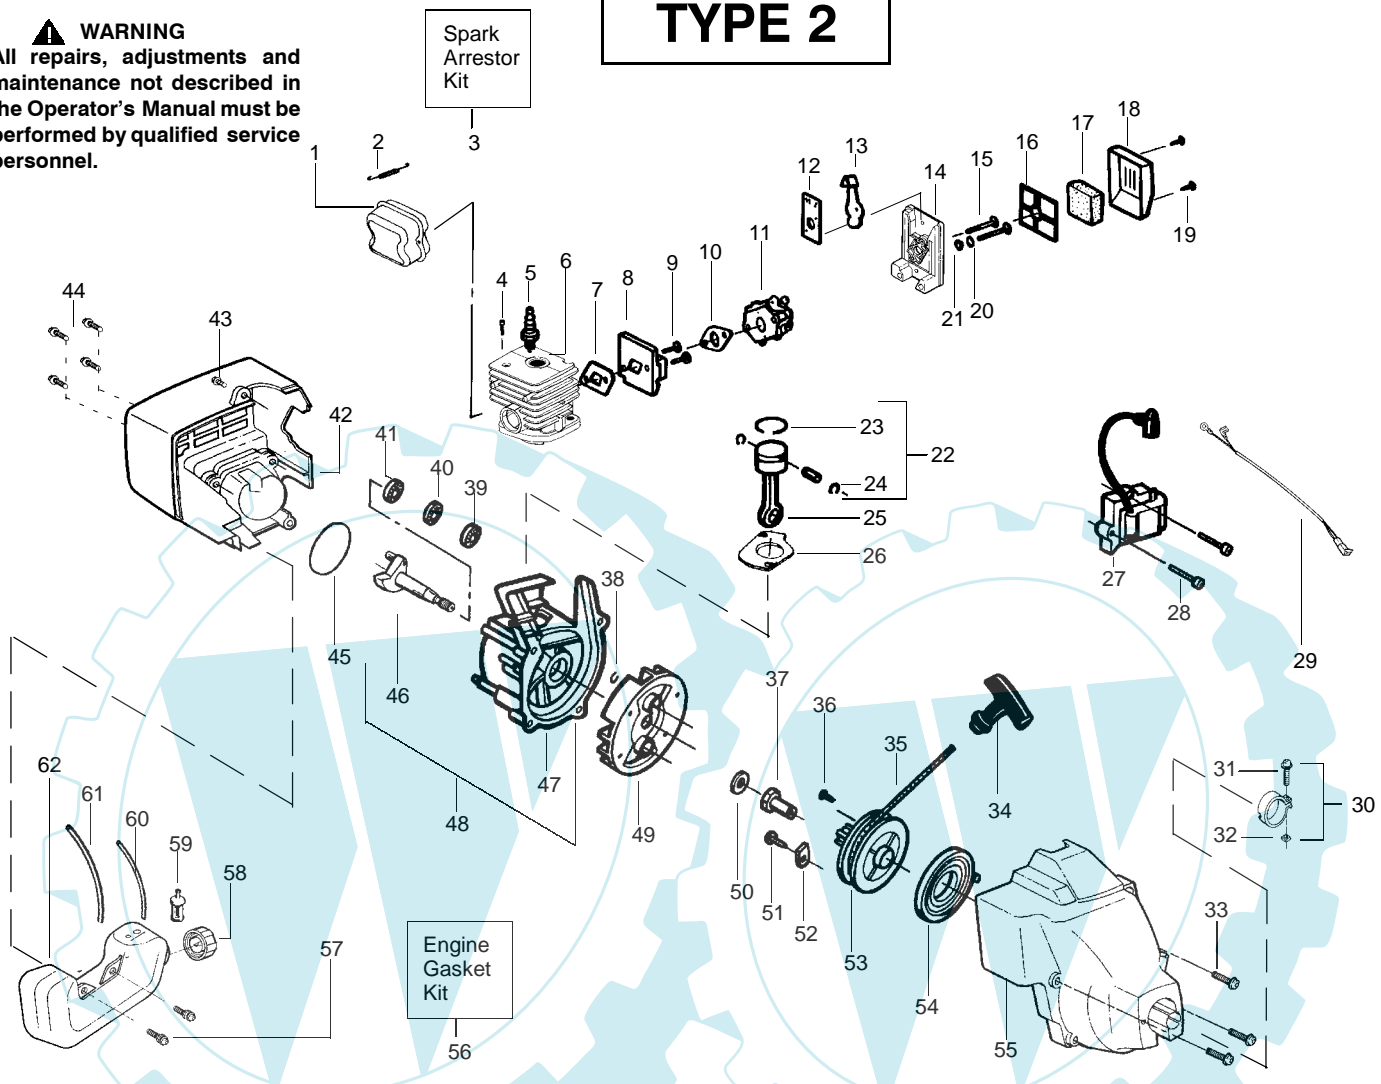

PARTS LIST NO. 530087915		McCULLOCH. PARTS LIST	MODEL(s) TRIMMAC 210	
DATE 3/19/03	Replaces 530087915 - 11/22/02		Note: Illustration may differ from actual model due to design changes	PAGE NO. 4

TYPE 2

WARNING
All repairs, adjustments and maintenance not described in the Operator's Manual must be performed by qualified service personnel.

Ref.	Part No.	Description	Ref.	Part No.	Description	Ref.	Part No.	Description
1.	530069660	Kit - Muffler (incl. 2)	23.	530055120	Ring-Piston	45.	530071363	O-Ring-C'case (kit)
2.	530042088	Spring-Muffler	24.	530015162	Retainer-Piston Pin	46.	530054753	Assy-Crankshaft
3.	530069380	Kit-Spark Arrestor	25.	530069945	Assy-Connecting Rod	47.	530071627	Kit-Crankcase (Incl. 39-41)
4.	530015953	Screw-Cylinder	26.	530071363	Gasket-Cylinder (kit)	48.	530071624	Assy-C'case & C'shaft (Incl. 38,46,47)
5.	Champion	Spark Plug (RCJ 6Y)	27.	530039163	Module-Ignition	49.	530069886	Assy-Flywheel
6.	530012416	Cylinder	28.	530016357	Screw	50.	530015828	Washer-Flat
7.	530071363	Gasket-Cyl/Carb.(kit)	29.	530049018	Assy-Switch Wire	51.	530015775	Screw
8.	530056403	Adaptor-Carb.	30.	530056365	Assy-Nose Cone Clamp (Incls. 31 & 32)	52.	530027523	Retainer
9.	530016014	Screw	31.	530016381	Screw-Nose Cone	53.	530069400	Kit-Starter Pulley (Incl. 36)
10.	530071363	Gasket-Carb.(kit)	32.	530016382	Nut-Nose Cone	54.	530042085	Spring-Starter
11.	530071630	Kit - Carburetor Ass'y (C1U-W7D)	33.	530015810	Screw	55.	530054319	Assy-Fan Hsg.
12.	530038747	Plate-Choke Mounting	34.	530027569	Handle-Starter	56.	530071363	Kit-Engine Gasket (Incl. 7,10,26,45)
13.	530038686	Shutter-Choke	35.	530069232	Kit - Rope	57.	530016379	Retainer-Fuel Tank
14.	530052431	Box-Air	36.	530016080	Screw	58.	530014347	Assy-Fuel Cap w/ret.
15.	530016353	Screw	37.	530038604	Coupling-Drive	59.	530095646	Assy-Fuel Pickup
16.	530036569	Plate - Filter Support	38.	530015941	Retain. Ring-C'shaft	60.	530069247	Kit-Fuel Line (Small)
17.	530036575	Foam-Air Filter	39.	530055728	Bearing-Outer	61.	530069216	Kit-Fuel Line (Large)
18.	530036568	Cover-Air Filter	40.	530071615	Kit-C'case Seal	62.	530049296	Assy-Fuel Tank (Incl. cap, fuel line, filter)
19.	530016349	Screw	41.	530032125	Bearing-Inner			
20.	530015852	Spacer-Choke	42.	530056548	Shroud-Rear			
21.	530015254	Washer	43.	530015934	Screw			
22.	530071357	Kit - Piston (Incl. 23, 24 & Pin)	44.	530015810	Screw			

↙ = NEW PART NUMBER FOR THIS IPL   ★ = REFER TO THE SERVICE REFERENCE INDICATED FOR MORE INFORMATION. (LOCATED AT END OF IPL)