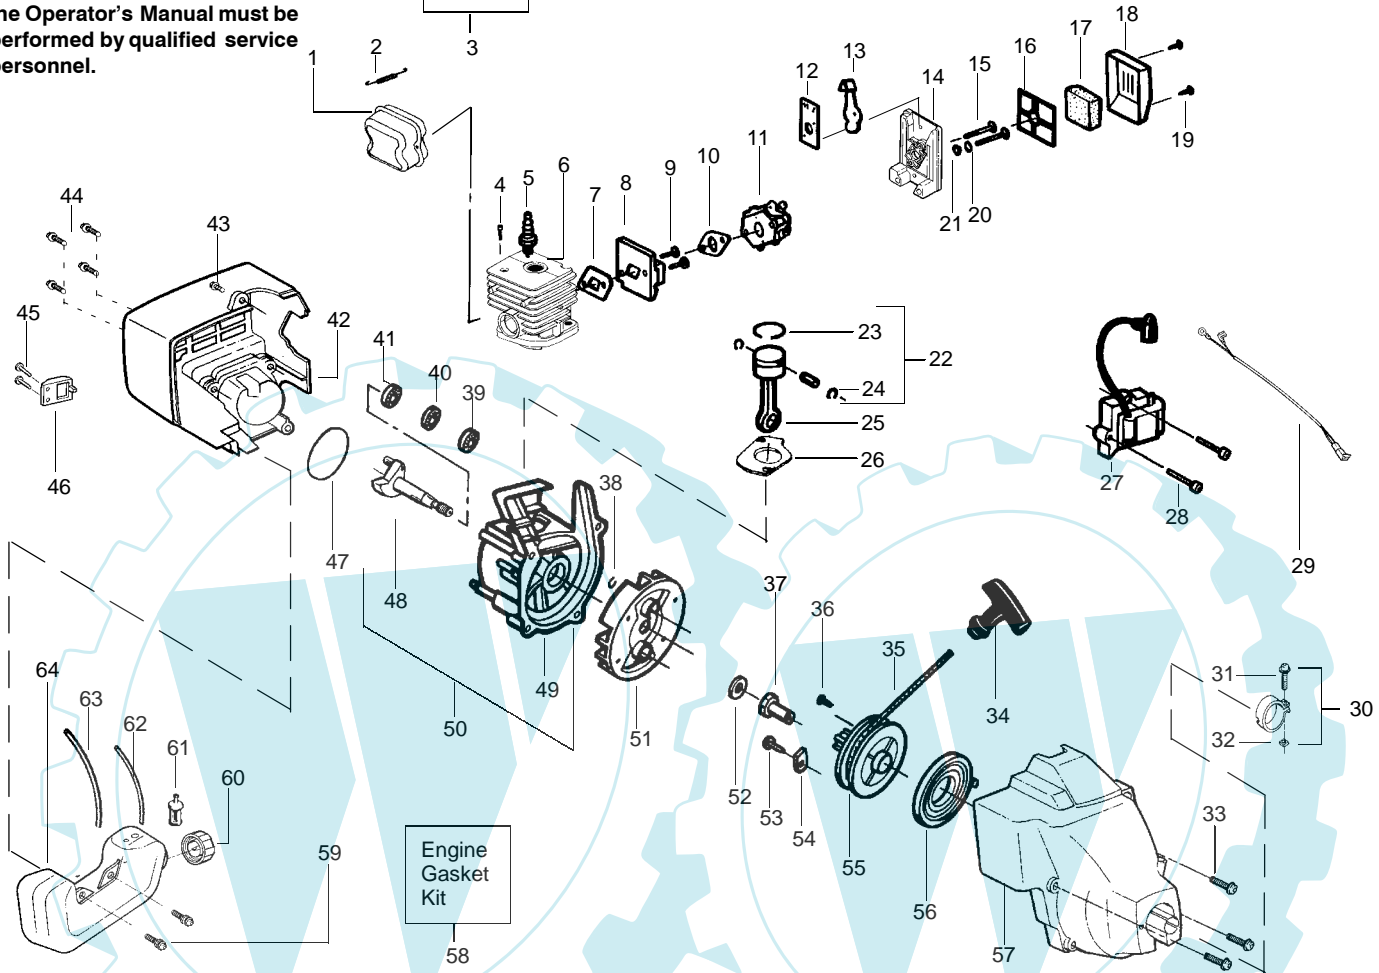

PARTS LIST NO. 530087915		McCULLOCH. PARTS LIST	MODEL(s) TRIMMAC 210	
DATE 3/19/03	Replaces 530087915 - 11/22/02		Note: Illustration may differ from actual model due to design changes	PAGE NO. 3

⚠ WARNING
All repairs, adjustments and maintenance not described in the Operator's Manual must be performed by qualified service personnel.

Spark Arrestor Kit

TYPE 1

Ref.	Part No.	Description	Ref.	Part No.	Description	Ref.	Part No.	Description
1.	530069660	Kit - Muffler (incl. 2)	23.	530036404	Ring-Piston	46.	530037045	Guard-Muffler
2.	530042088	Spring-Muffler	24.	530015162	Retainer-Piston Pin	47.	530069616	O-Ring-C'case (kit)
3.	530069380	Kit-Spark Arrestor	25.	530069615	Assy-Connecting Rod	48.	530054753	Assy-Crankshaft
4.	530015953	Screw-Cylinder	26.	530069616	Gasket-Cylinder (kit)	49.	530071627	Kit-Crankcase (Incl. 39-41)
5.	Champion	Spark Plug (RCJ 6Y)	27.	530039163	Module-Ignition	50.	530071360	Assy-C'case & C'shaft (Incl. 38,48,49)
6.	530069619	Kit - Cylinder	28.	530015954	Screw	51.	530069886	Assy-Flywheel
7.	530069616	Gasket-Cyl/Carb.(kit)	29.	530049018	Assy-Switch Wire	52.	530015828	Washer-Flat
8.	530047659	Adaptor-Carb.	30.	530056365	Assy-Nose Cone Clamp (Incls. 31 & 32)	53.	530015775	Screw
9.	530016014	Screw	31.	530016381	Screw-Nose Cone	54.	530027523	Retainer
10.	530069616	Gasket-Carb.(kit)	32.	530016382	Nut-Nose Cone	55.	530069400	Kit-Starter Pulley (Incl. 36)
11.	---	Kit - Carburetor Ass'y (WA-226)	33.	530015810	Screw	56.	530042085	Spring-Starter
	530071630	(C1U-W7D)	34.	530027569	Handle-Starter	57.	530054319	Assy-Fan Hsg.
12.	530038747	Plate-Choke Mounting	35.	530069232	Kit - Rope	58.	530069616	Kit-Engine Gasket (Incl. 7,10,26,47)
13.	530038686	Shutter-Choke	36.	530016080	Screw	59.	530016379	Retainer-Fuel Tank
14.	530052431	Box-Air	37.	530038604	Coupling-Drive	60.	530014347	Kit-Fuel Cap w/ret.
15.	530016353	Screw	38.	530015941	Retain. Ring-C'shaft	61.	530095646	Assy-Fuel Pickup
16.	530036569	Plate - Filter Support	39.	530055728	Bearing-Outer	62.	530069247	Kit-Fuel Line (Small)
17.	530036575	Foam-Air Filter	40.	530071615	Kit-C'case Seal	63.	530069216	Kit-Fuel Line (Large)
18.	530036568	Cover-Air Filter	41.	530032125	Bearing-Inner	64.	530049296	Assy-Fuel Tank (Incl. cap, fuel line, filter)
19.	530015880	Screw	42.	530054295	Shroud-Rear			
20.	530015852	Spacer-Choke	43.	530015934	Screw			
21.	530015254	Washer	44.	530015810	Screw			
22.	530069621	Kit - Piston (Incl. 23, 24 & Pin)	45.	530015675	Screw			

↙ = NEW PART NUMBER FOR THIS IPL   ★ = REFER TO THE SERVICE REFERENCE INDICATED FOR MORE INFORMATION. (LOCATED AT END OF IPL)