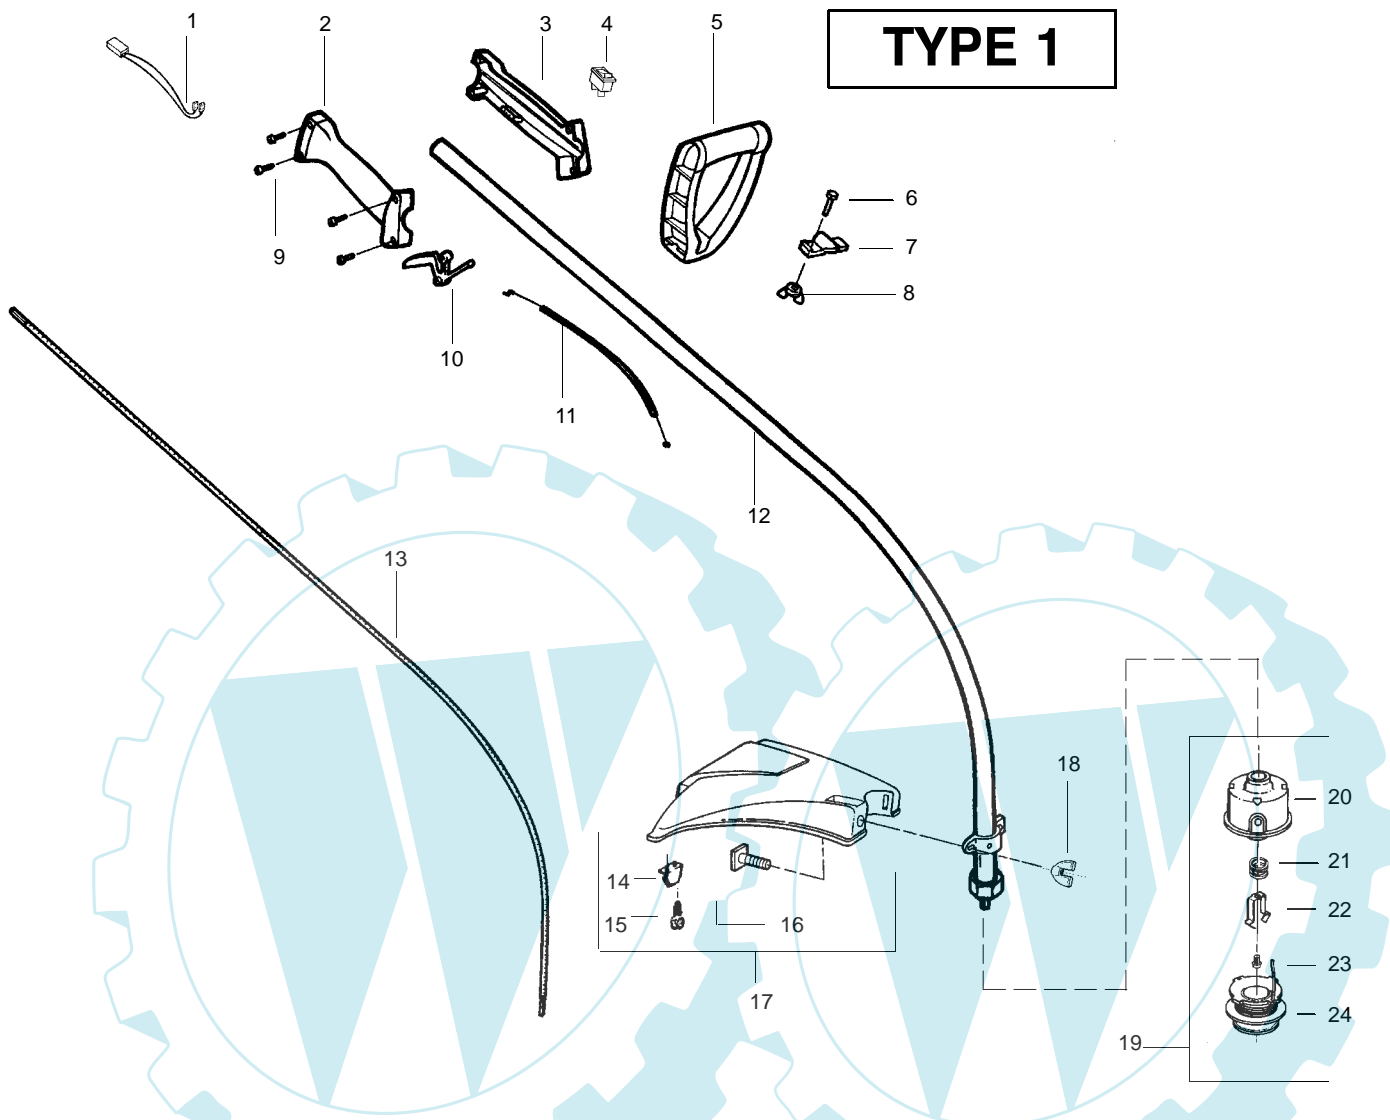

PARTS LIST NO. 530087915		McCULLOCH. PARTS LIST	MODEL(s) TRIMMAC 210
DATE 3/19/03	Replaces 530087915 - 11/22/02		Note: Illustration may differ from actual model due to design changes

Ref.	Part No.	Description	Ref.	Part No.	Description
1.	530054183	Ass'y.-Wire	19.	538248285	Cutting Head (Incl. 20-24)
2.	530038581	Throttle Hsg. (Right)	20.	530069690	Hub Ass'y.
3.	530095382	Throttle Hsg. (Left)	21.	530401464	Spring-Compression
4.	530069572	Kit-Switch	22.	530401466	Clip-Retainer
5.	530038708	Assist Handle	23.	530401467	Screw w/Washer-Head
6.	530015820	Bolt	24.	538248287	Spool w/Line
7.	530094742	Clamp-Handle			
8.	530016118	Wingnut			
9.	530016273	Screw-Throttle Hsg.			
10.	530038682	Trigger			
11.	530071548	Kit-Throttle			
12.	530071425	Kit-Drive Shaft Hsg. Ass'y			
13.	530095613	Drive Shaft-45"			
14.	530052287	Line Limiter			
15.	530015966	Screw-Line Limiter			
16.	530015820	Bolt			
17.	530069686	Kit-Shield Ass'y. (Incl. 14, 15, 16 & 18)			
18.	530016118	Wingnut			
				Not Shown	
				-	Operator Manual
				530163337	Scan
				530163334	Euro

✓ = NEW PART NUMBER FOR THIS IPL ★ = REFER TO THE SERVICE REFERENCE INDICATED FOR MORE INFORMATION. (LOCATED AT END OF IPL)

PARTS LIST NO. 530087915		McCULLOCH . PARTS LIST	MODEL(s) TRIMMAC 210
DATE 3/19/03	Replaces 530087915 - 11/22/02		Note: Illustration may differ from actual model due to design changes

↙ = NEW PART NUMBER FOR THIS IPL ★ = REFER TO THE SERVICE REFERENCE INDICATED FOR MORE INFORMATION. (LOCATED AT END OF IPL)

PARTS LIST NO. 530087915		McCULLOCH. PARTS LIST	MODEL(s) TRIMMAC 210
DATE 3/19/03	Replaces 530087915 - 11/22/02		Note: Illustration may differ from actual model due to design changes

↙ = NEW PART NUMBER FOR THIS IPL ★ = REFER TO THE SERVICE REFERENCE INDICATED FOR MORE INFORMATION. (LOCATED AT END OF IPL)

PARTS LIST NO. 530087915		McCULLOCH . PARTS LIST	MODEL(s) TRIMMAC 210
DATE 3/19/03	Replaces 530087915 - 11/22/02		Note: Illustration may differ from actual model due to design changes